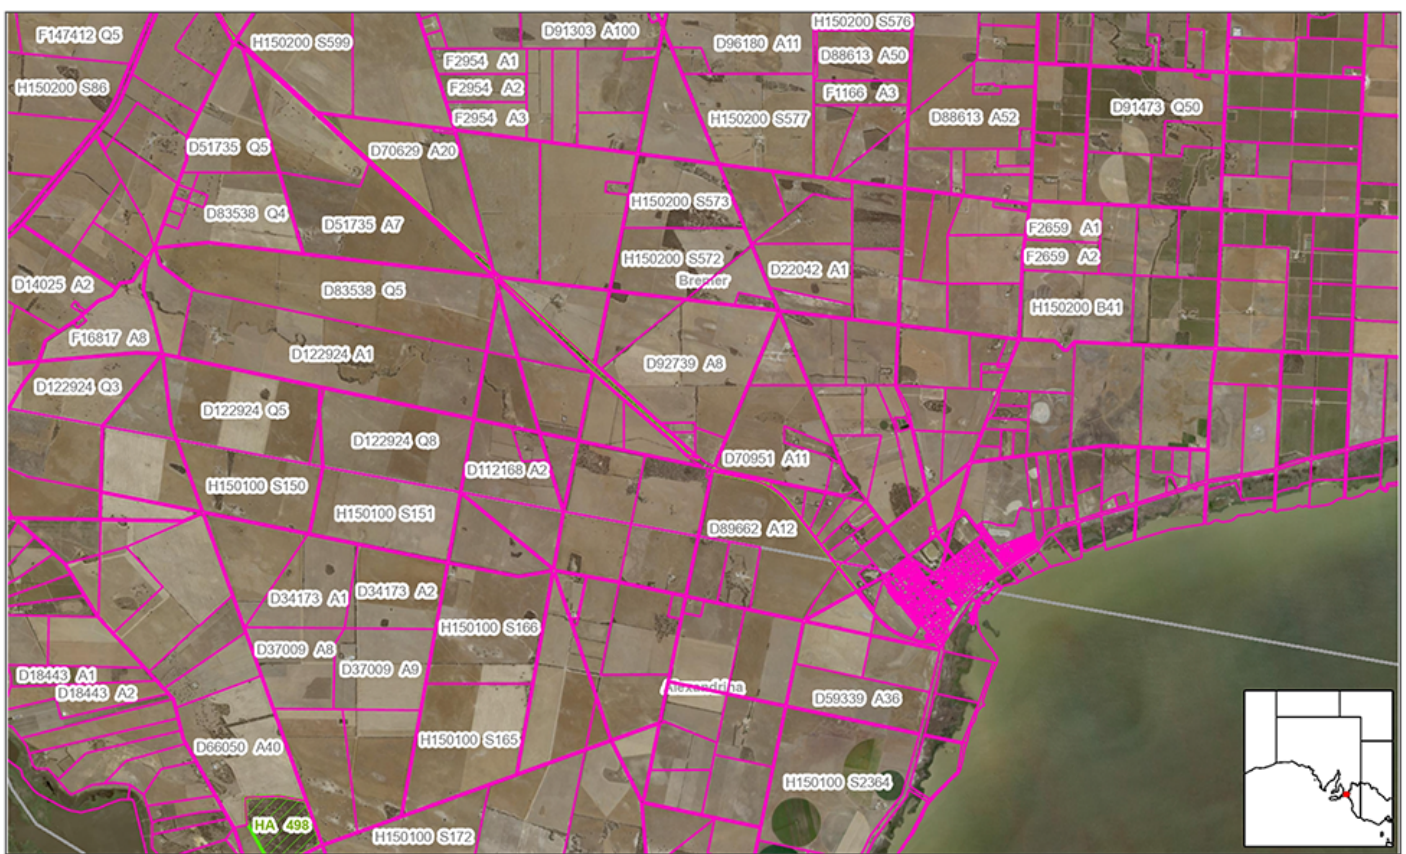

Compiled: 21-Apr-2021
Generated at: www.naturemaps.sa.gov.au
Datum: Geocentric Datum of Australia, 1994
Projection: Web Mercator (Auxiliary Sphere)