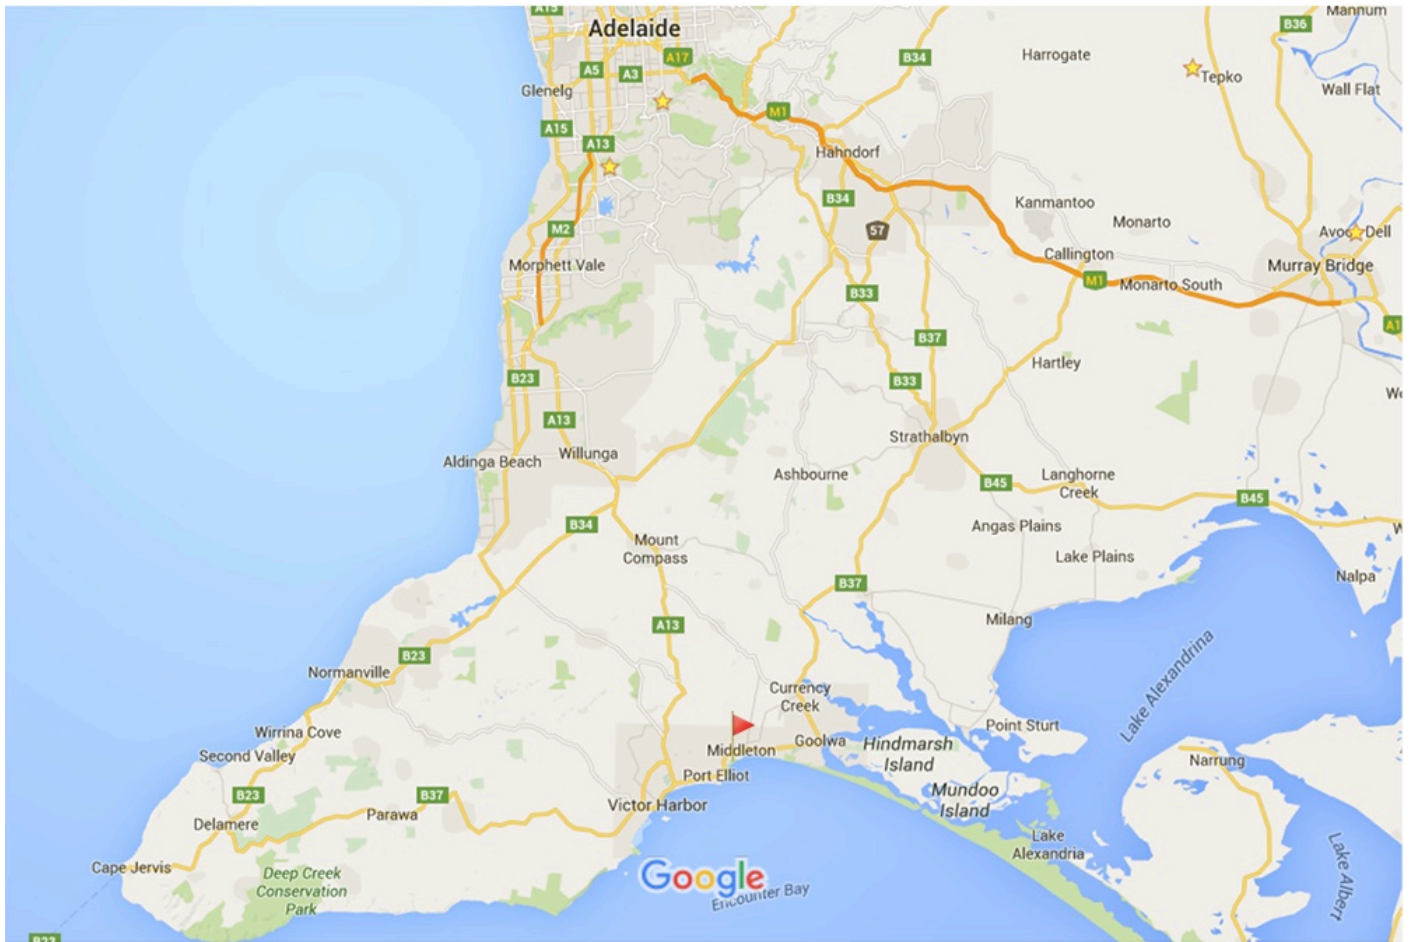

RATALANG (BASHAM BEACH) REGIONAL PARK

Map data ©2016 Google 10 km